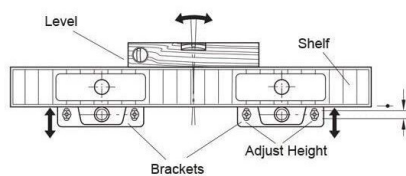

PRODUCT SHEET

Description:

Invisible Shelf Bracket $\varnothing 12 \times 101$ mm, NPL, 2D Adjustable, W/Wall Plugs & Screws

Item number:

22.21.091-0

Units	Box	Carton	HS Code	Barcode
Pcs.	1	100	8302420090	
				5704866510615