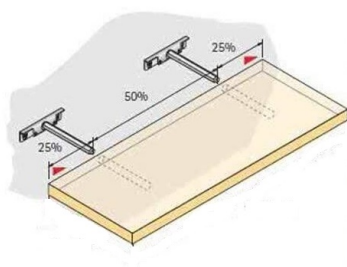

PRODUCT SHEET

Description:

Invisible Shelf Bracket $\varnothing 12 \times 101$ mm, NPL, 2D Adjustable, W/Wall Plugs & Screws

Item number:

22.21.091-0

Units	Box	Carton	HS Code	Barcode
Pcs.	1	100	8302420090	
				5704866510615